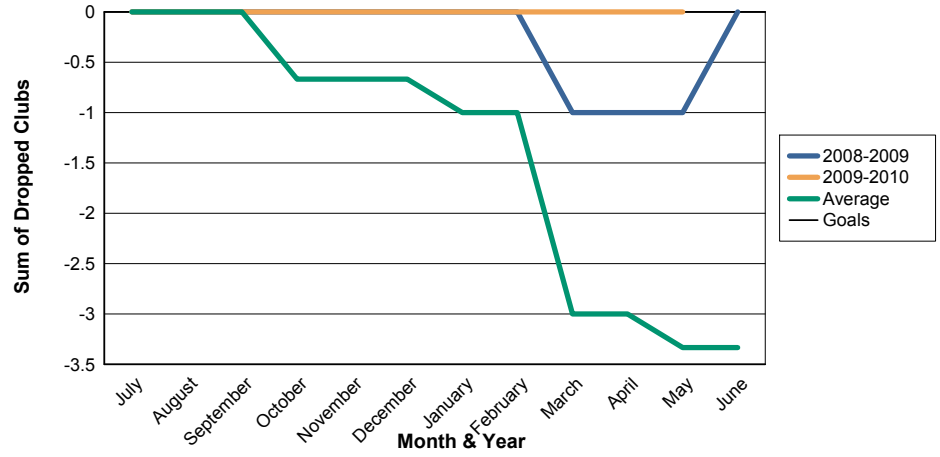

3 Year Comparisons for GMT Constitutional Area 3

By GMT District

As of May 2010

Sum of New Clubs/ Month & Year

For District LA 4

Sum of Dropped Clubs/ Month & Year

For District LA 4

Sum of Net Clubs/ Month & Year