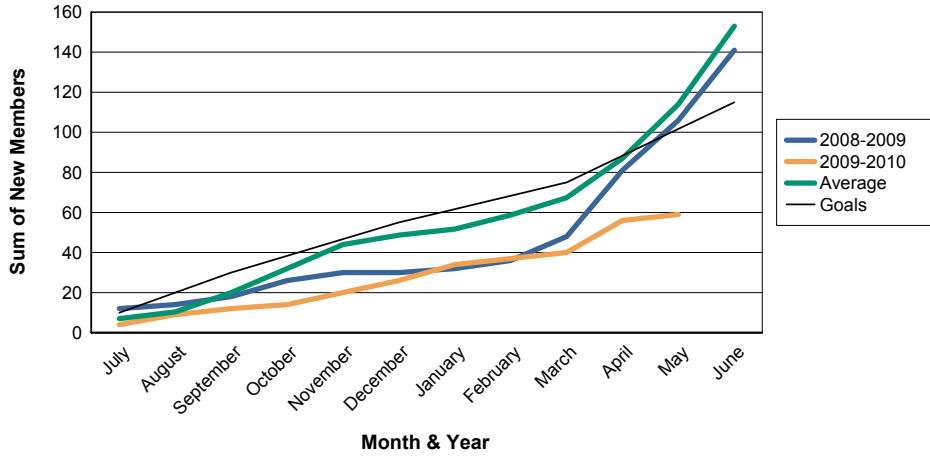

3 Year Comparisons for GMT Constitutional Area 3

By GMT District

As of May 2010

Sum of New Clubs/ Month & Year

For District LA 4

Sum of Dropped Clubs/ Month & Year

For District LA 4

Sum of Net Clubs/ Month & Year

For District LA 4

Sum of Charter Members/ Month & Year

For District LA 4

3 Year Comparisons for GMT Constitutional Area 3

By GMT District

As of May 2010

Sum of New Members/ Month & Year

For District LA 4

Sum of Dropped Members/ Month & Year

For District LA 4

Sum of Net Members/ Month & Year

For District LA 4