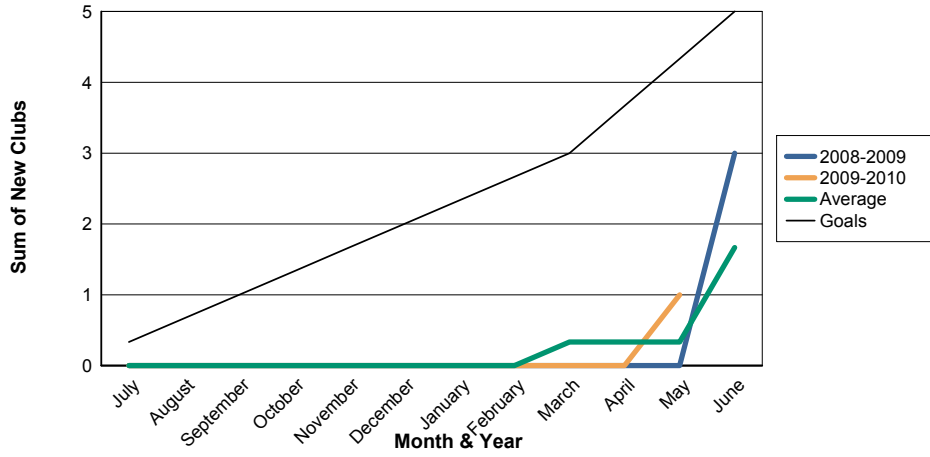

3 Year Comparisons for GMT Constitutional Area 3

By GMT District

As of May 2010

Sum of New Clubs/ Month & Year

For District LA 4

Sum of Dropped Clubs/ Month & Year

For District LA 4

Sum of Net Clubs/ Month & Year