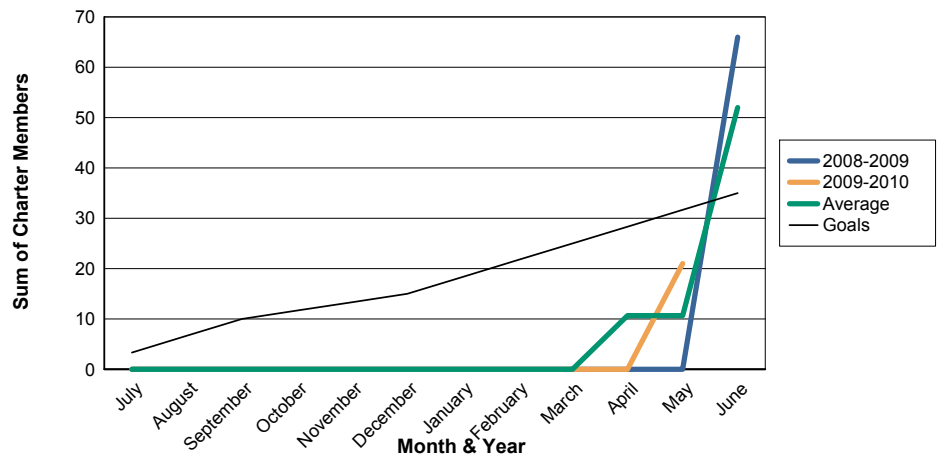

3 Year Comparisons for GMT Constitutional Area 3

By GMT District

As of May 2010

Sum of New Clubs/ Month & Year

For District LA 4

Sum of Dropped Clubs/ Month & Year

For District LA 4

Sum of Net Clubs/ Month & Year

For District LA 4

Sum of Charter Members/ Month & Year

For District LA 4

3 Year Comparisons for GMT Constitutional Area 3

By GMT District

As of May 2010

Sum of New Members/ Month & Year

For District LA 4