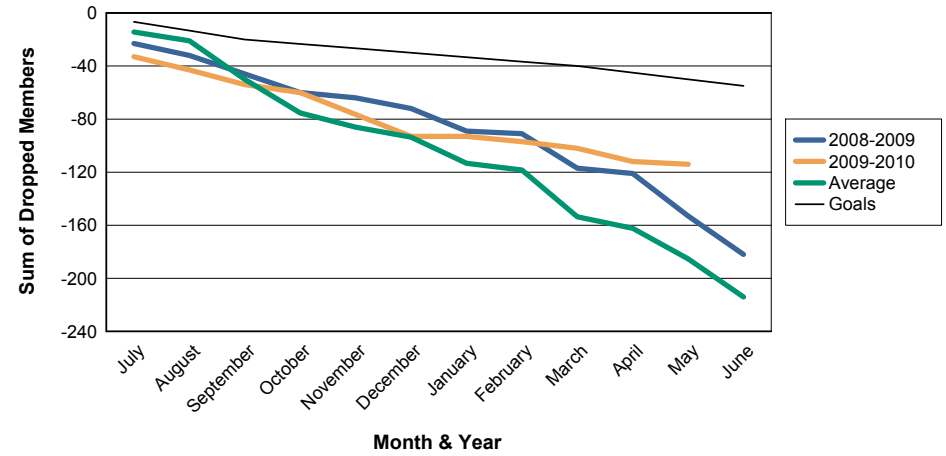

For District LA 4

Sum of Charter Members/ Month & Year

For District LA 4

3 Year Comparisons for GMT Constitutional Area 3

By GMT District

As of May 2010

Sum of New Members/ Month & Year

For District LA 4

Sum of Dropped Members/ Month & Year

For District LA 4

Sum of Net Members/ Month & Year

For District LA 4