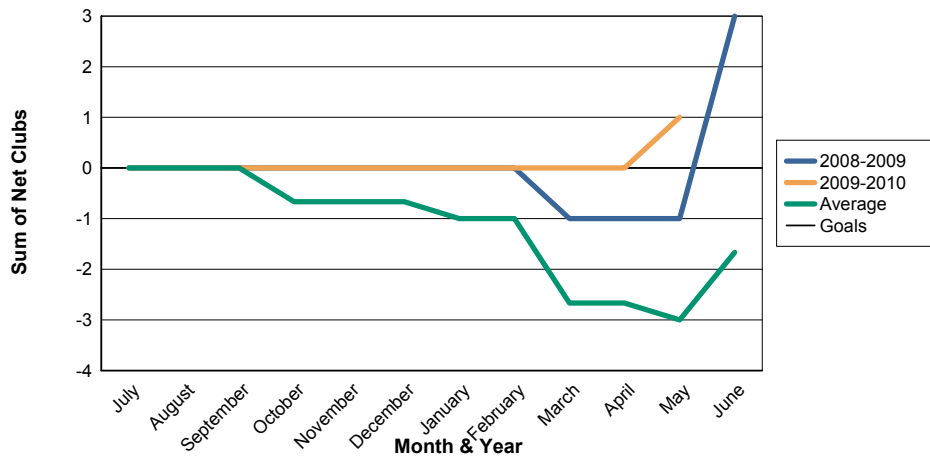

Sum of Net Clubs/ Month & Year

For District LA 4